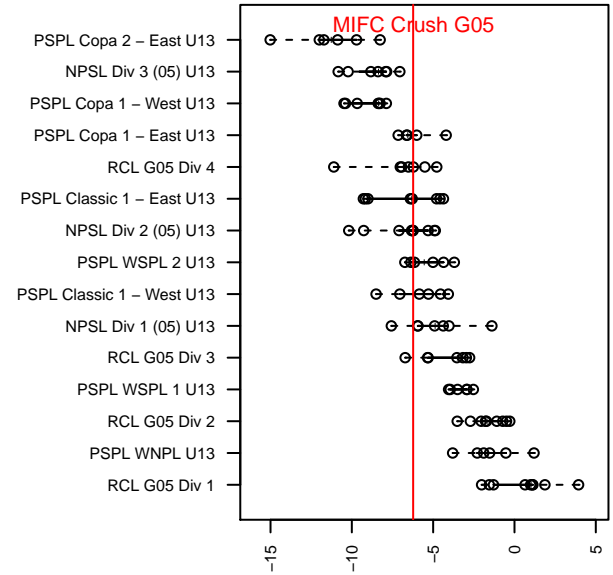

**attack and defense rating
relative to others at age
and all opponents in last 13 months**