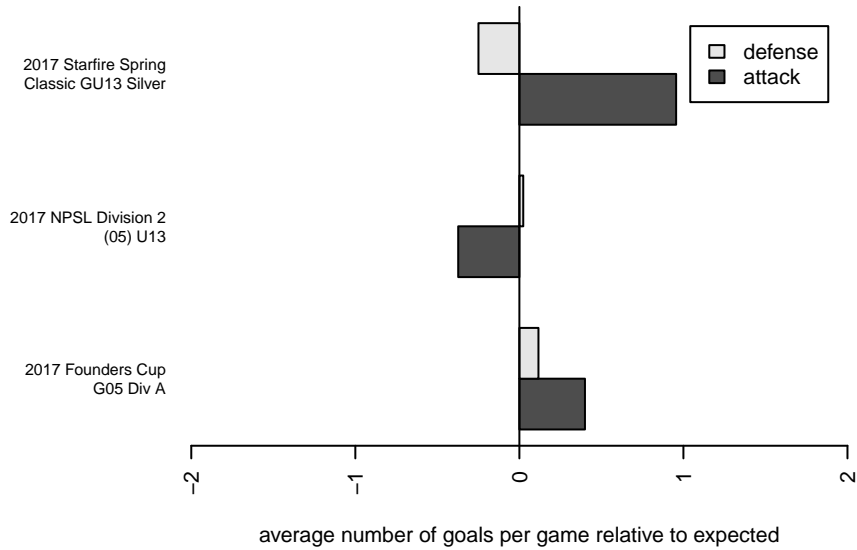

Performance relative to 13 month average